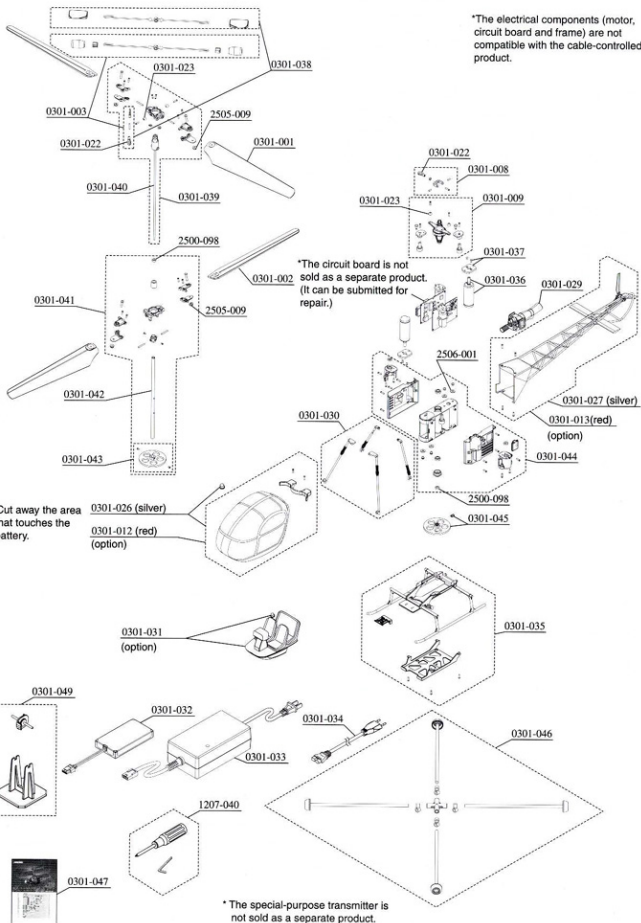

11. Parts List

HIROBO

Price List
7/6/2004

PART #	DESCRIPTION	QUANTITY	PRICE	REMARKS
0301-001	XRB Upper Main Blade A	4 sets	\$10.00	
0301-002	XRB Lower Main Blade B	4 sets	\$10.00	
0301-003	XRB Stabilizer assy	1	\$10.00	assembled
0301-004	XRB Upper Rotor Head assy	1	\$13.50	assembled
0301-005	XRB 2mm Main mast	1	\$6.25	assembled
0301-006	XRB Lower Rotor Head assy	1	\$16.00	assembled
0301-007	XRB 4mm Main mast	1	\$10.00	comes with gear
0301-008	XRB Control Arm assy	1	\$5.50	assembled
0301-009	XRB Swashplate assy	1	\$13.50	assembled w/ brng
0301-010	XRB Main Frame	1	\$22.00	comes w/ brng
0301-011	XRB Main Gear	1	\$7.75	
0301-012	XRB Lama Cabin	1	\$14.50	assembled and painted
0301-013	XRB Lama Tail boom assy	1	\$11.00	assembled and painted
0301-014	XRB Lama Skids	1	\$9.00	
0301-015	XRB Safety Skid set	1	\$10.00	
0301-016	XRB 8t pinion gear	2	\$4.00	
0301-017	XRB Motor	1	\$12.00	comes w/ pinion inst.
0301-018	XRB Access Cable	1	\$65.00	
0301-019	XRB AC Adaptor	1	\$108.00	
0301-020	XRB Lama User Manual	1	\$22.00	
0301-021	XRB Screw set	1 set	\$9.00	complete set for 1 heli
0301-022	XRB Rod end 4mm	10	\$5.50	
0301-023	XRB EX 4mm ball	10	\$11.00	
2500-098	Bearing 2 x 5 x 2.3zz	2	\$12.00	
2505-009	M2 nylon nut	10	\$11.80	
2506-001	Flat washer 2x6x0.4t	20	\$1.50	
2533-005	Pan head screw M2x8	20	\$2.25	
0301-025	XRB main frame (Silver)	1	\$25.00	
0301-026	XRB cabin (Silver)	1	\$13.50	
0301-027	XRB tail truss (Silver)	1	\$13.50	
0301-028	XRB skids (Grey)	1	\$8.00	
0301-029	XRB dummy engine	1	\$13.50	
0301-030	XRB skid braces	1	\$9.00	
0301-031	XRB cockpit	1	\$17.00	