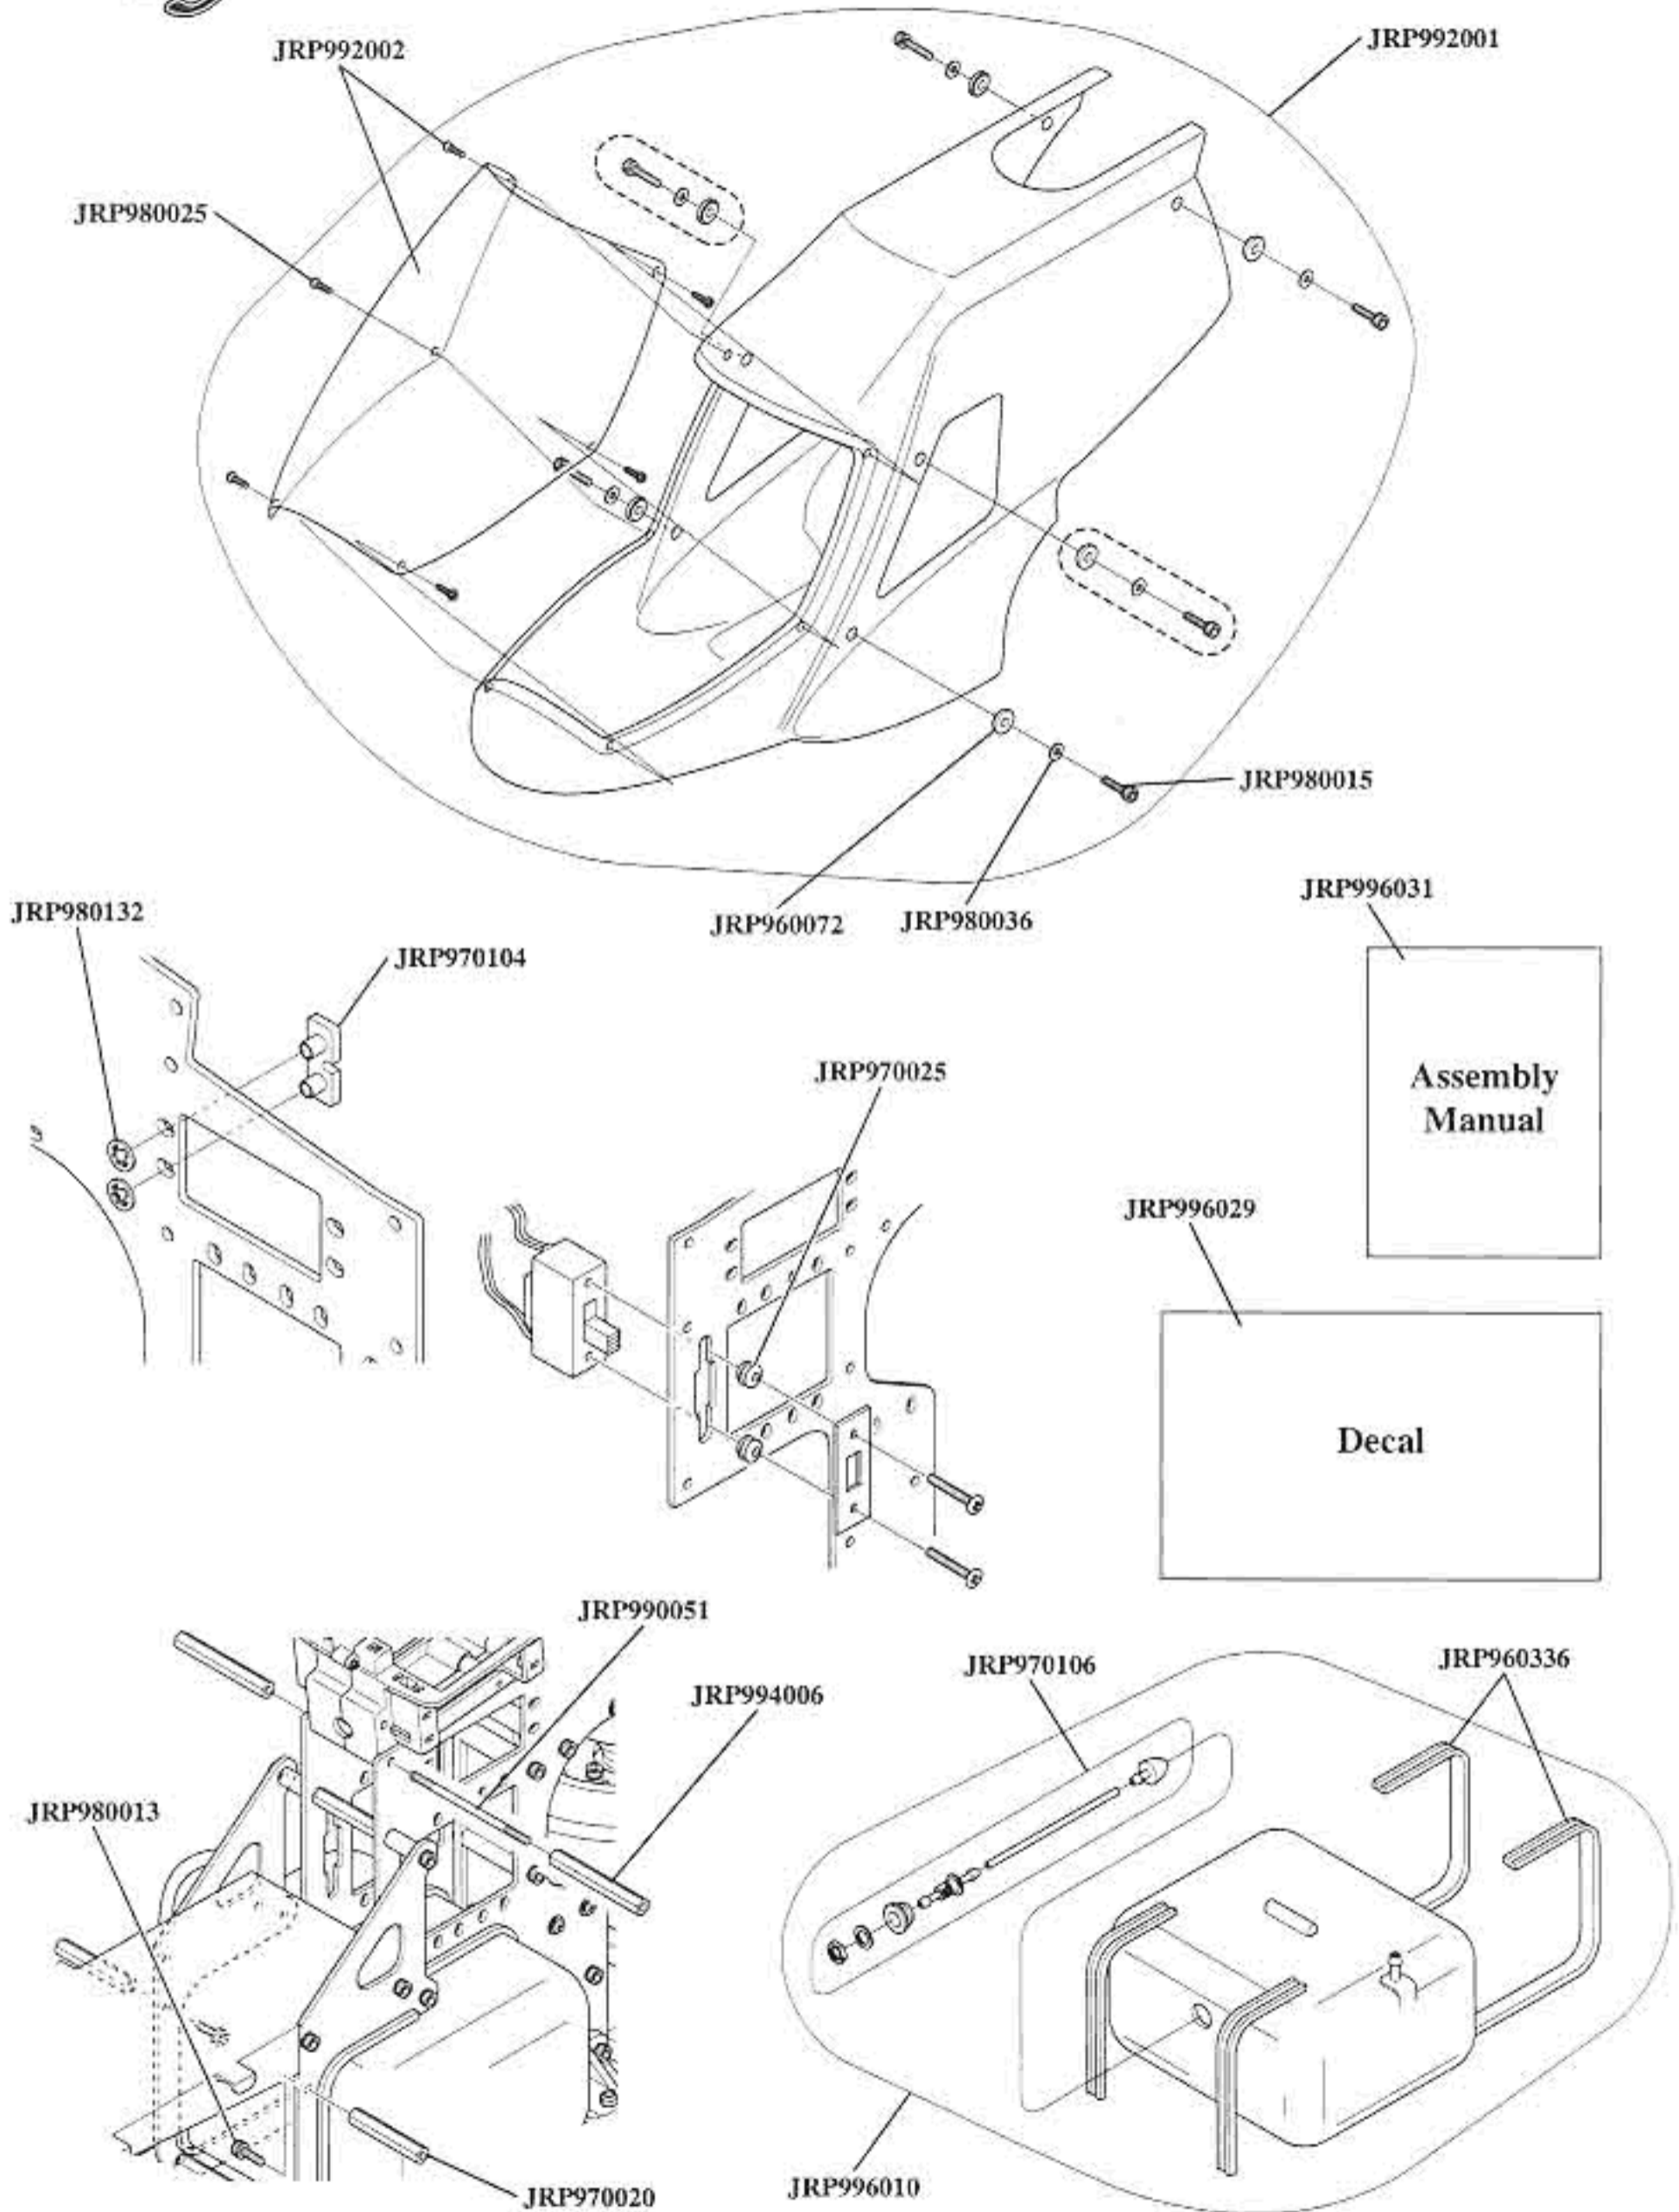

BODY SET/ FUEL TANK ASSEMBLY

Main Rotor Head/ Swashplate/ Washout Assembly

Vigor

Blade Dampner Rubber
 JRP960573: Hardness # 45

OPTION

Discuss the swashplate with us

Vigor

START SHAFT/ CLUTCH/ ENGINE ASSEMBLY

TAIL BRACE/ TAIL BOOM ASSEMBLY