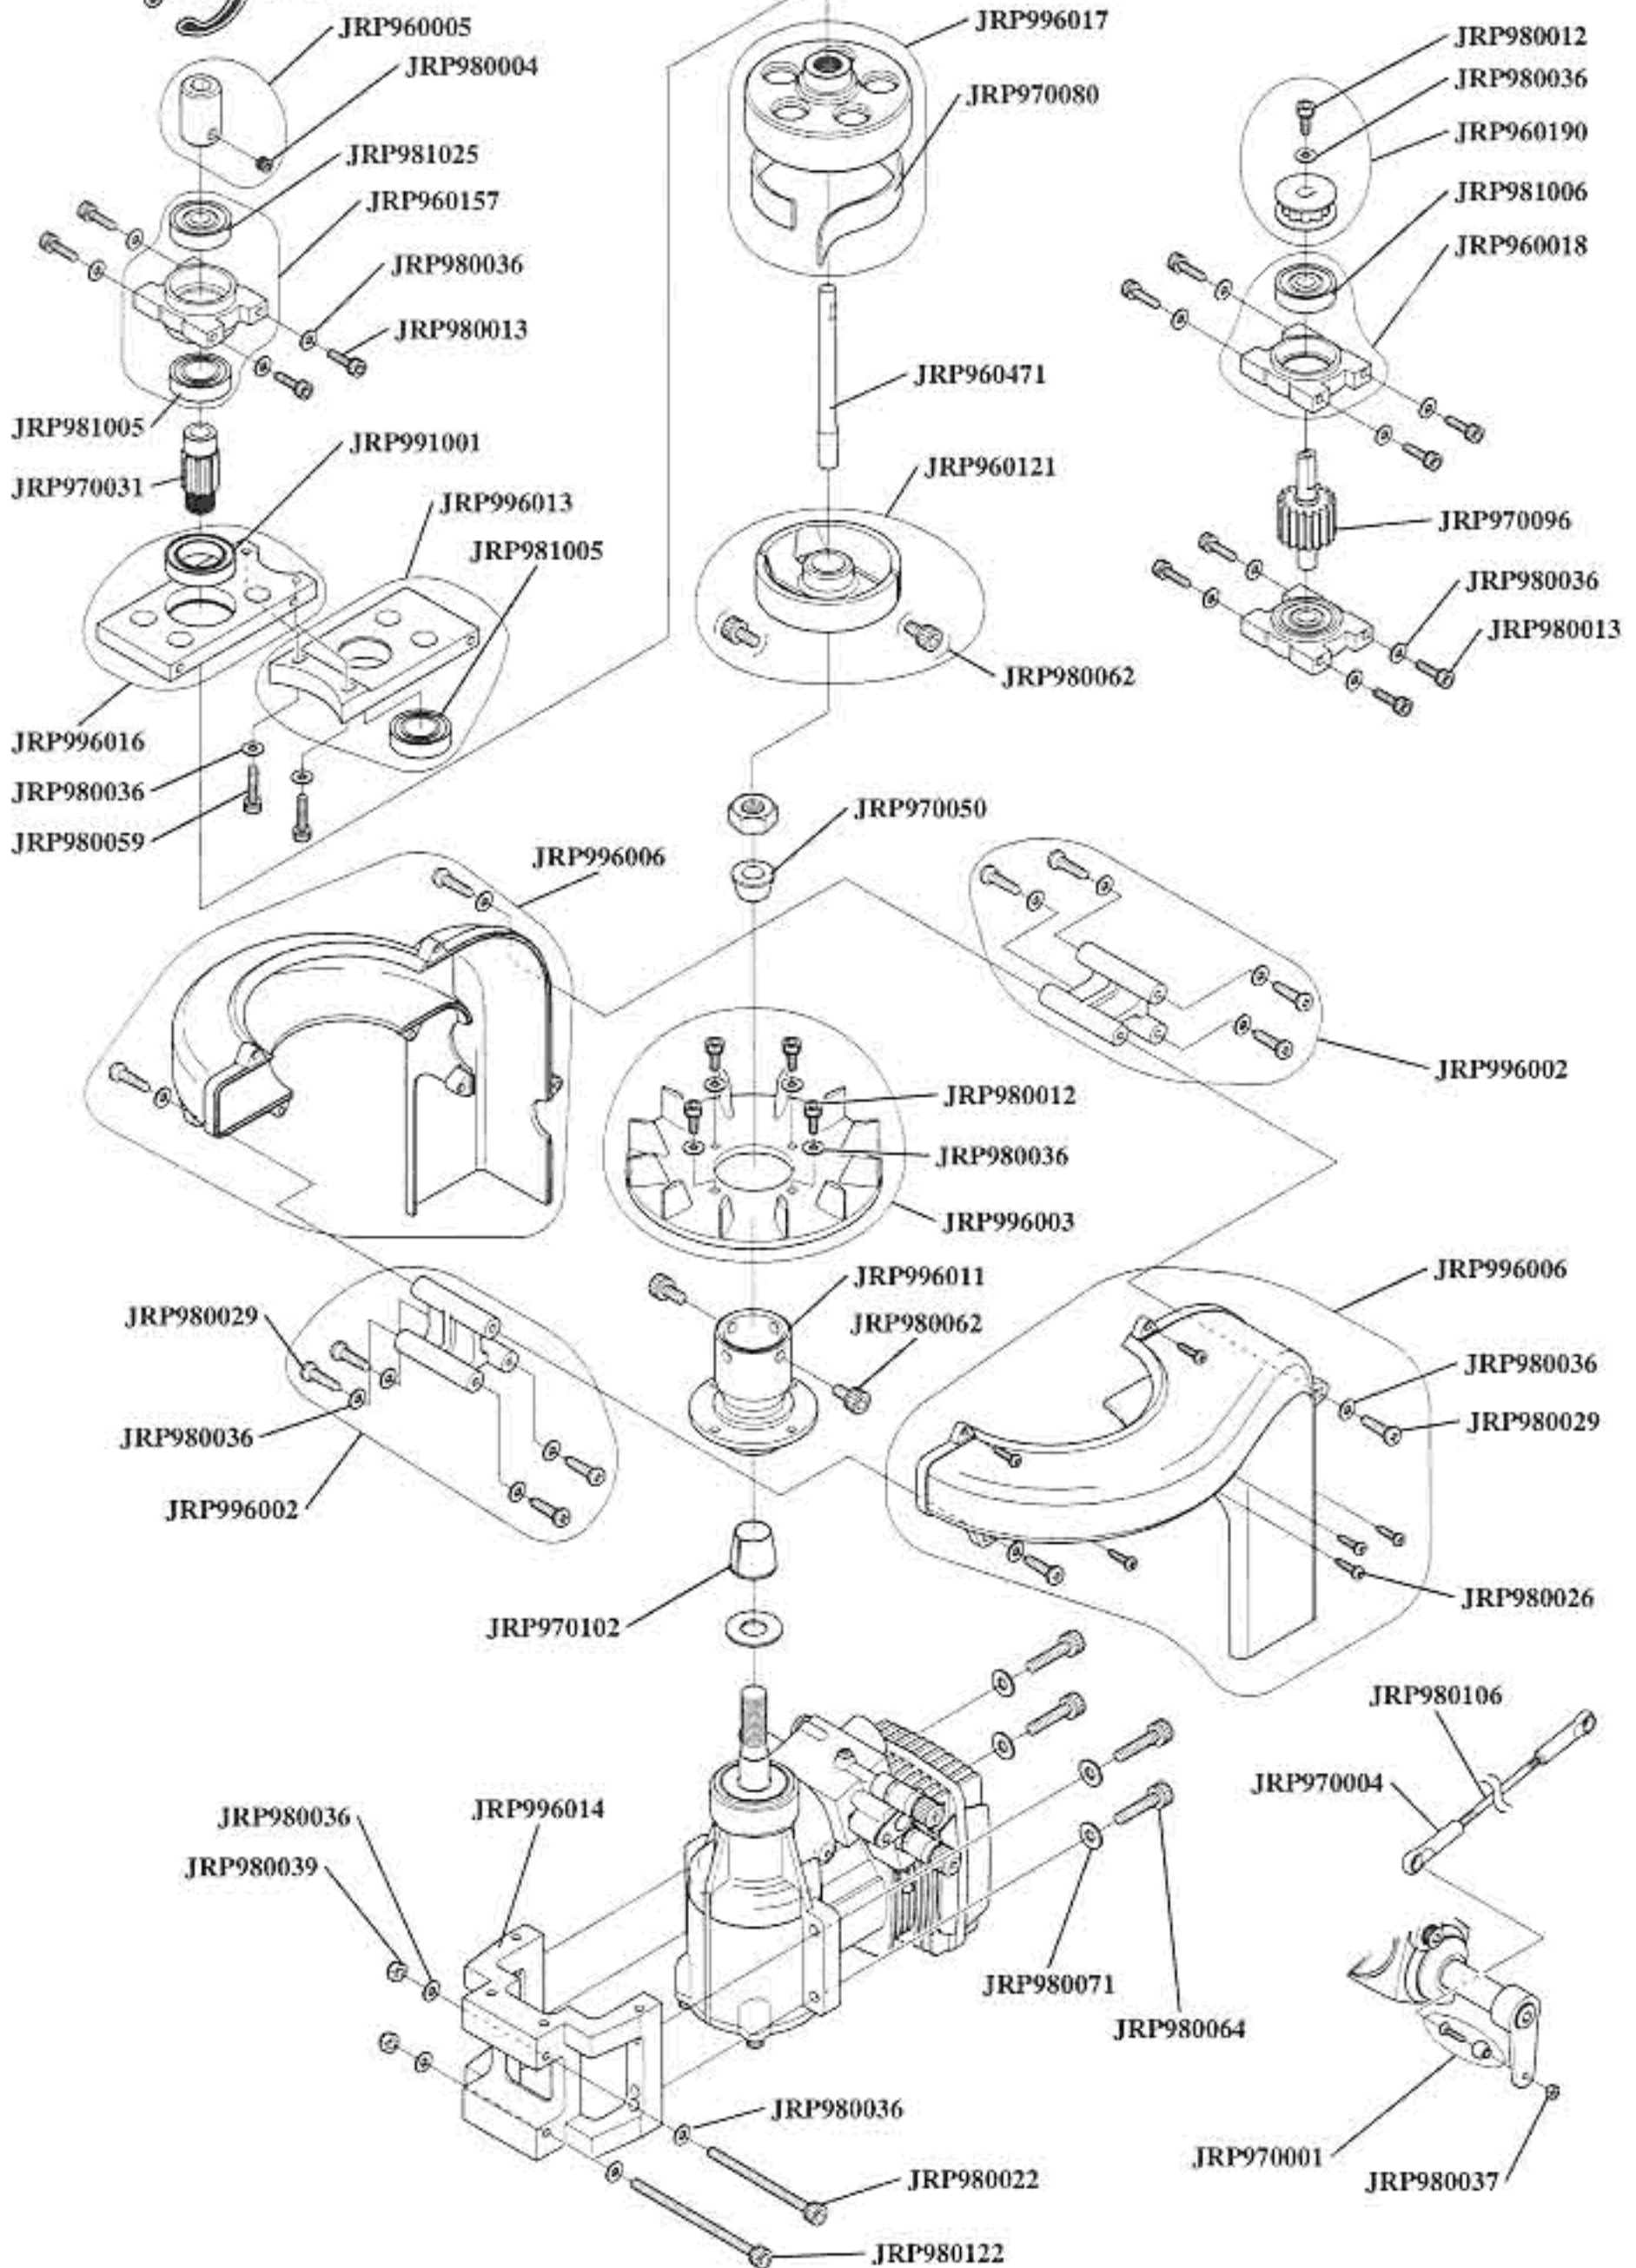

BODY SET/ FUEL TANK ASSEMBLY

Main Rotor Head/ Swashplate/ Washout Assembly

Vigor

Blade Dampner Rubber
 JRP960573: Hardness # 45

OPTION

Discuss the swashplate with us

Vigor

START SHAFT/ CLUTCH/ ENGINE ASSEMBLY

TAIL BRACE/ TAIL BOOM ASSEMBLY