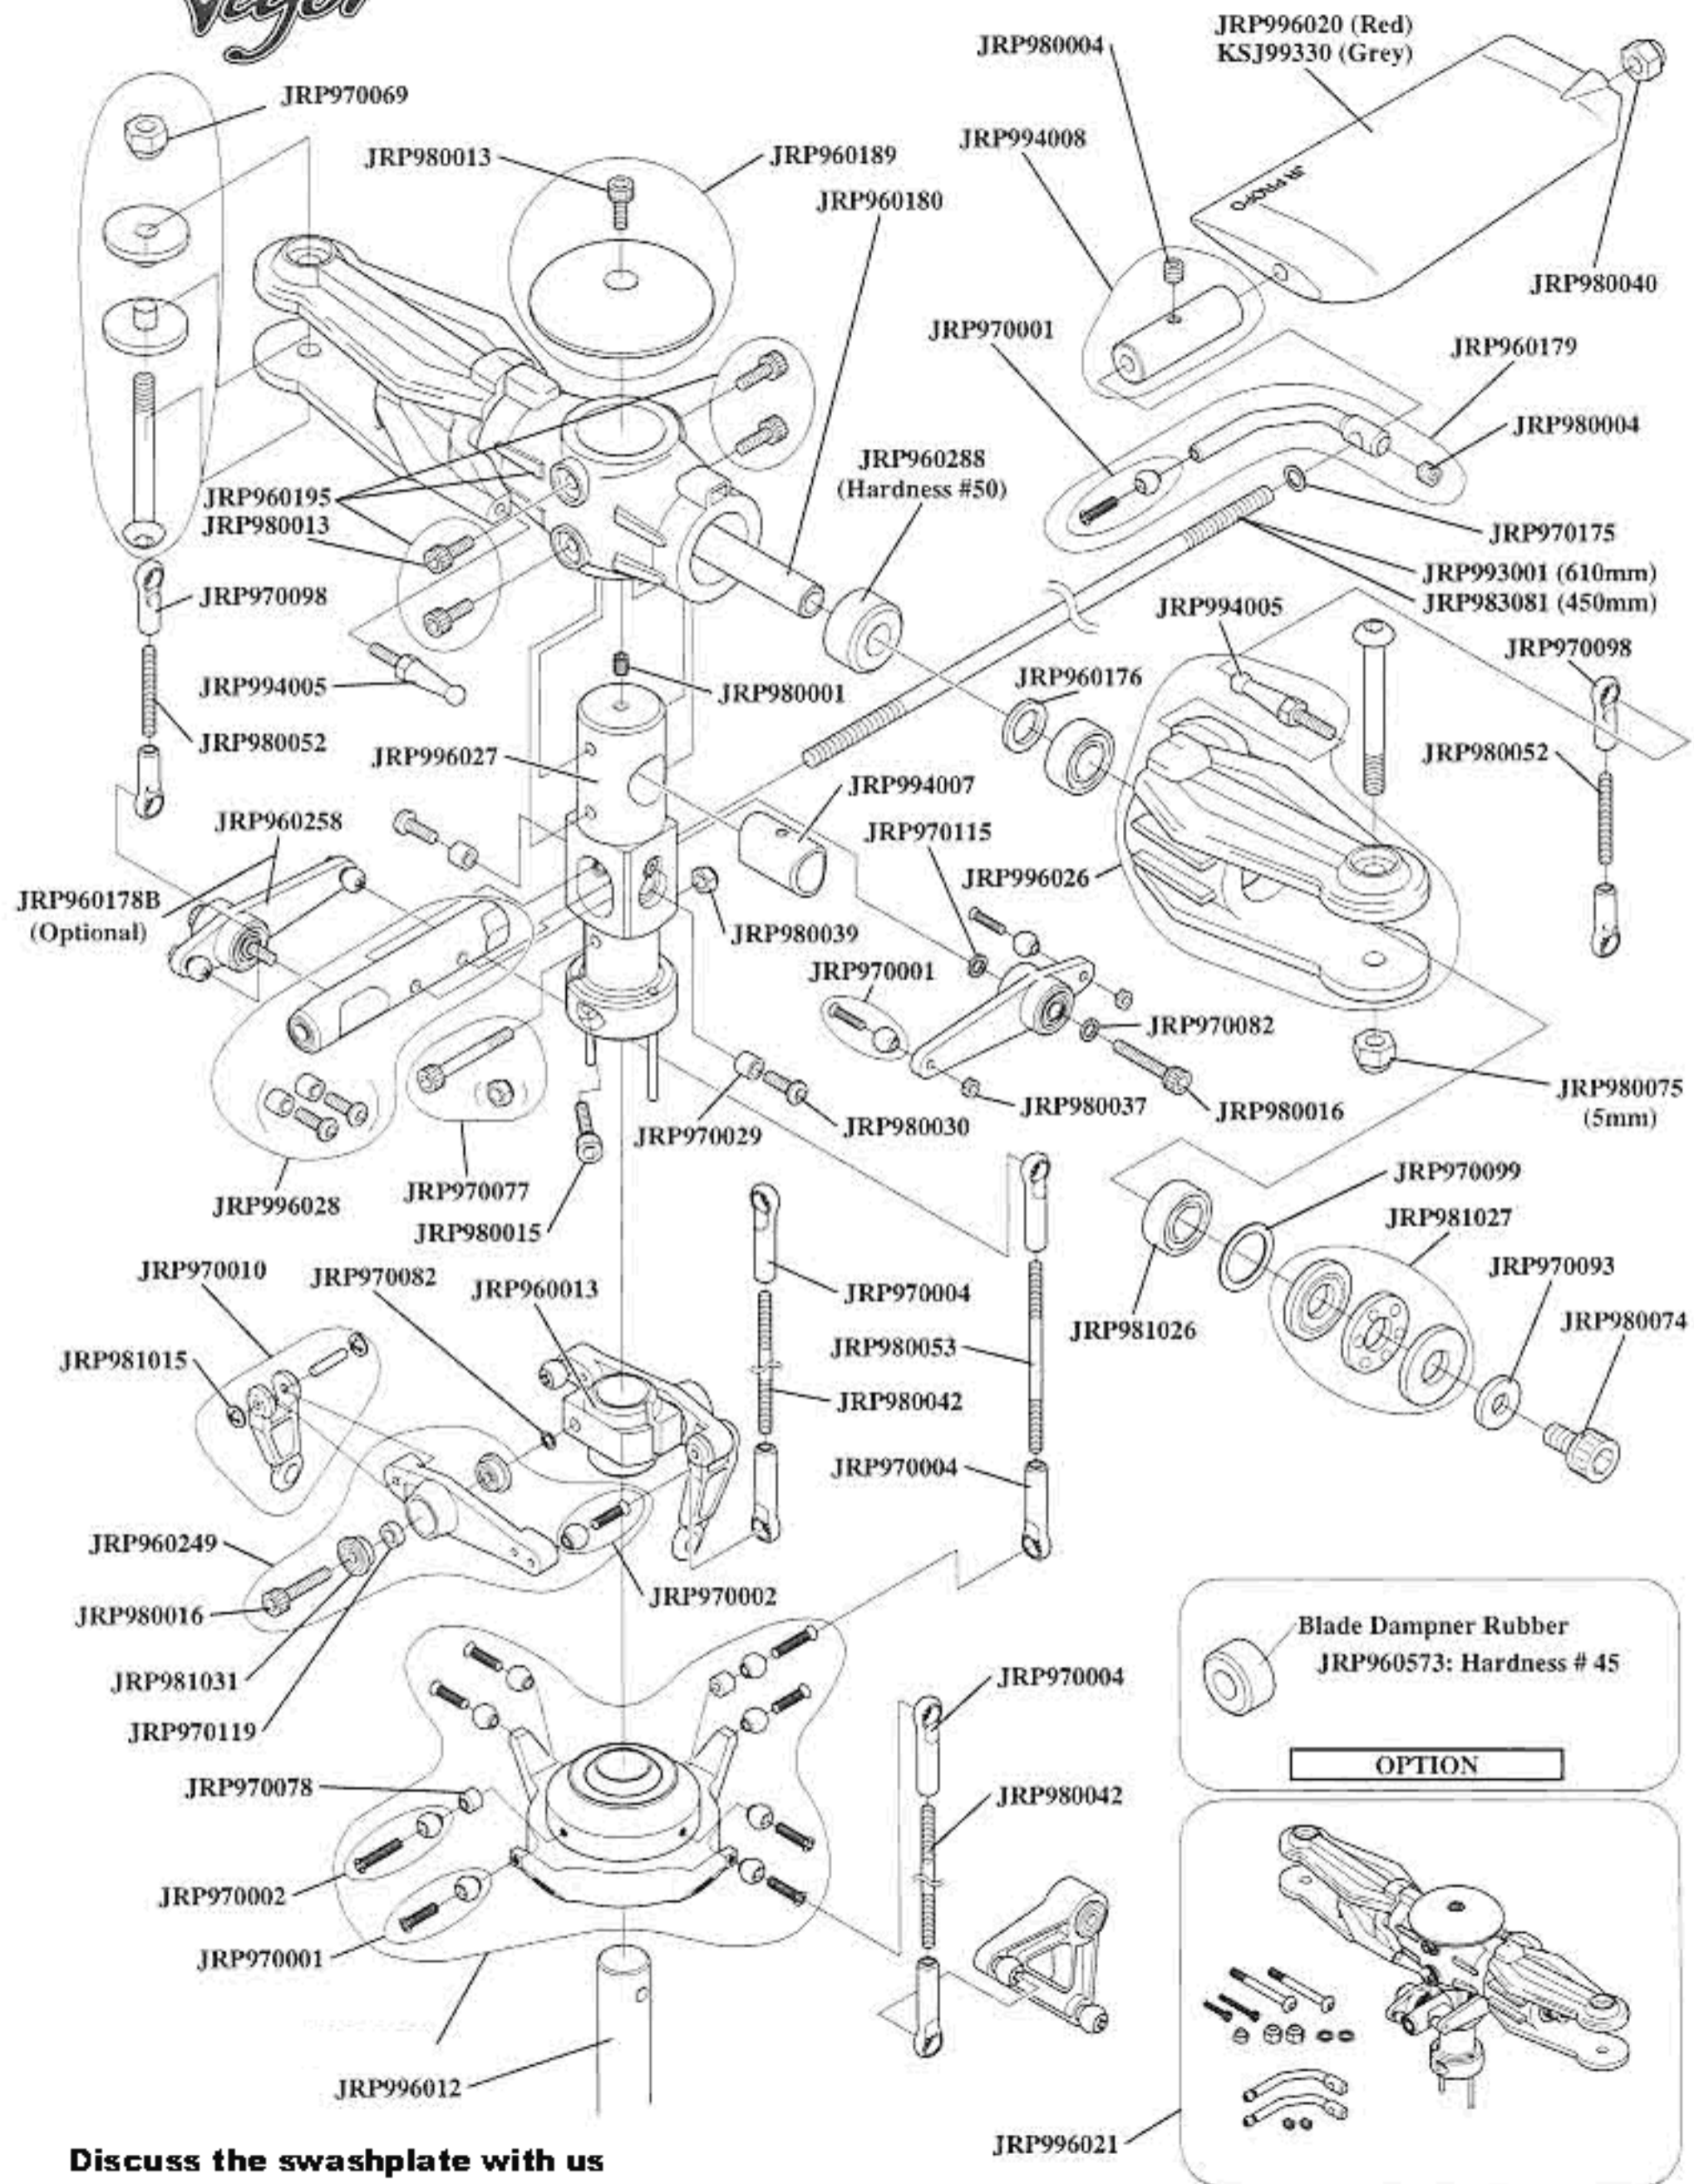

BODY SET/ FUEL TANK ASSEMBLY

Main Rotor Head/ Swashplate/ Washout Assembly

Vigor

Blade Dampner Rubber
 JRP960573: Hardness # 45

OPTION

Discuss the swashplate with us

Vigor

START SHAFT/ CLUTCH/ ENGINE ASSEMBLY

TAIL BRACE/ TAIL BOOM ASSEMBLY