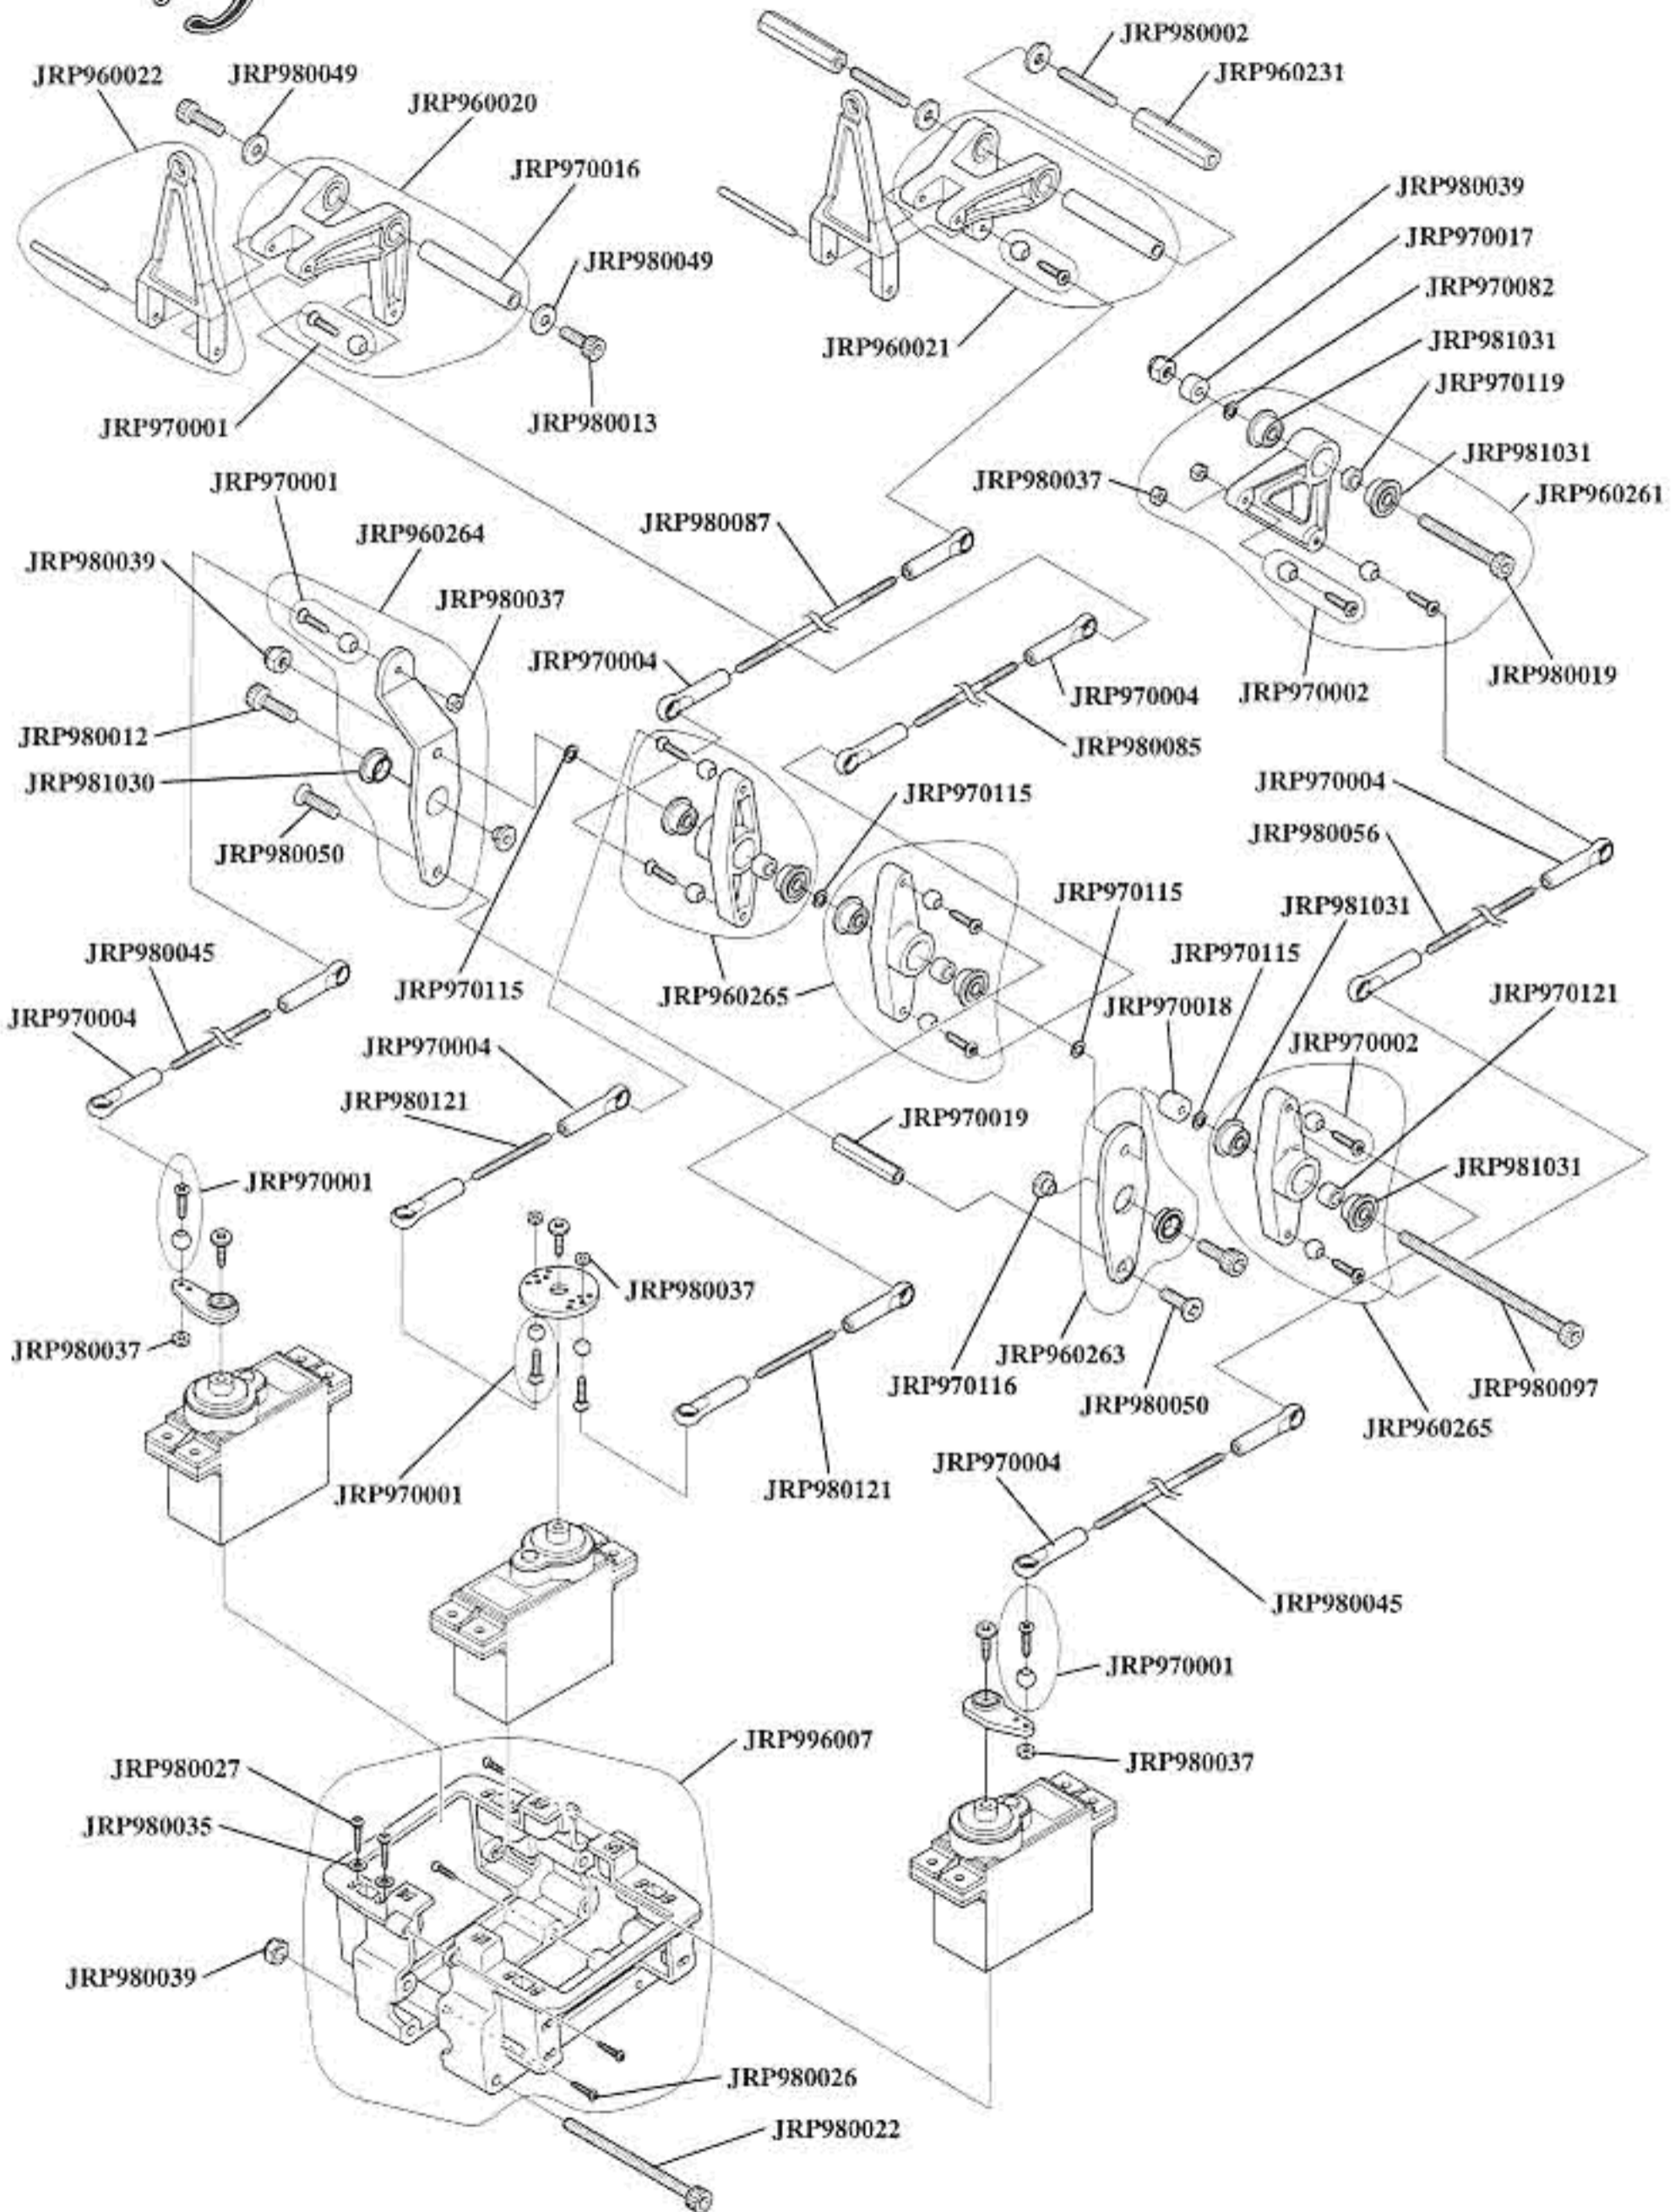

BODY SET/ FUEL TANK ASSEMBLY

Main Rotor Head/ Swashplate/ Washout Assembly

Vigor

Blade Dampner Rubber
 JRP960573: Hardness # 45

OPTION

Discuss the swashplate with us

Vigor

START SHAFT/ CLUTCH/ ENGINE ASSEMBLY

TAIL BRACE/ TAIL BOOM ASSEMBLY