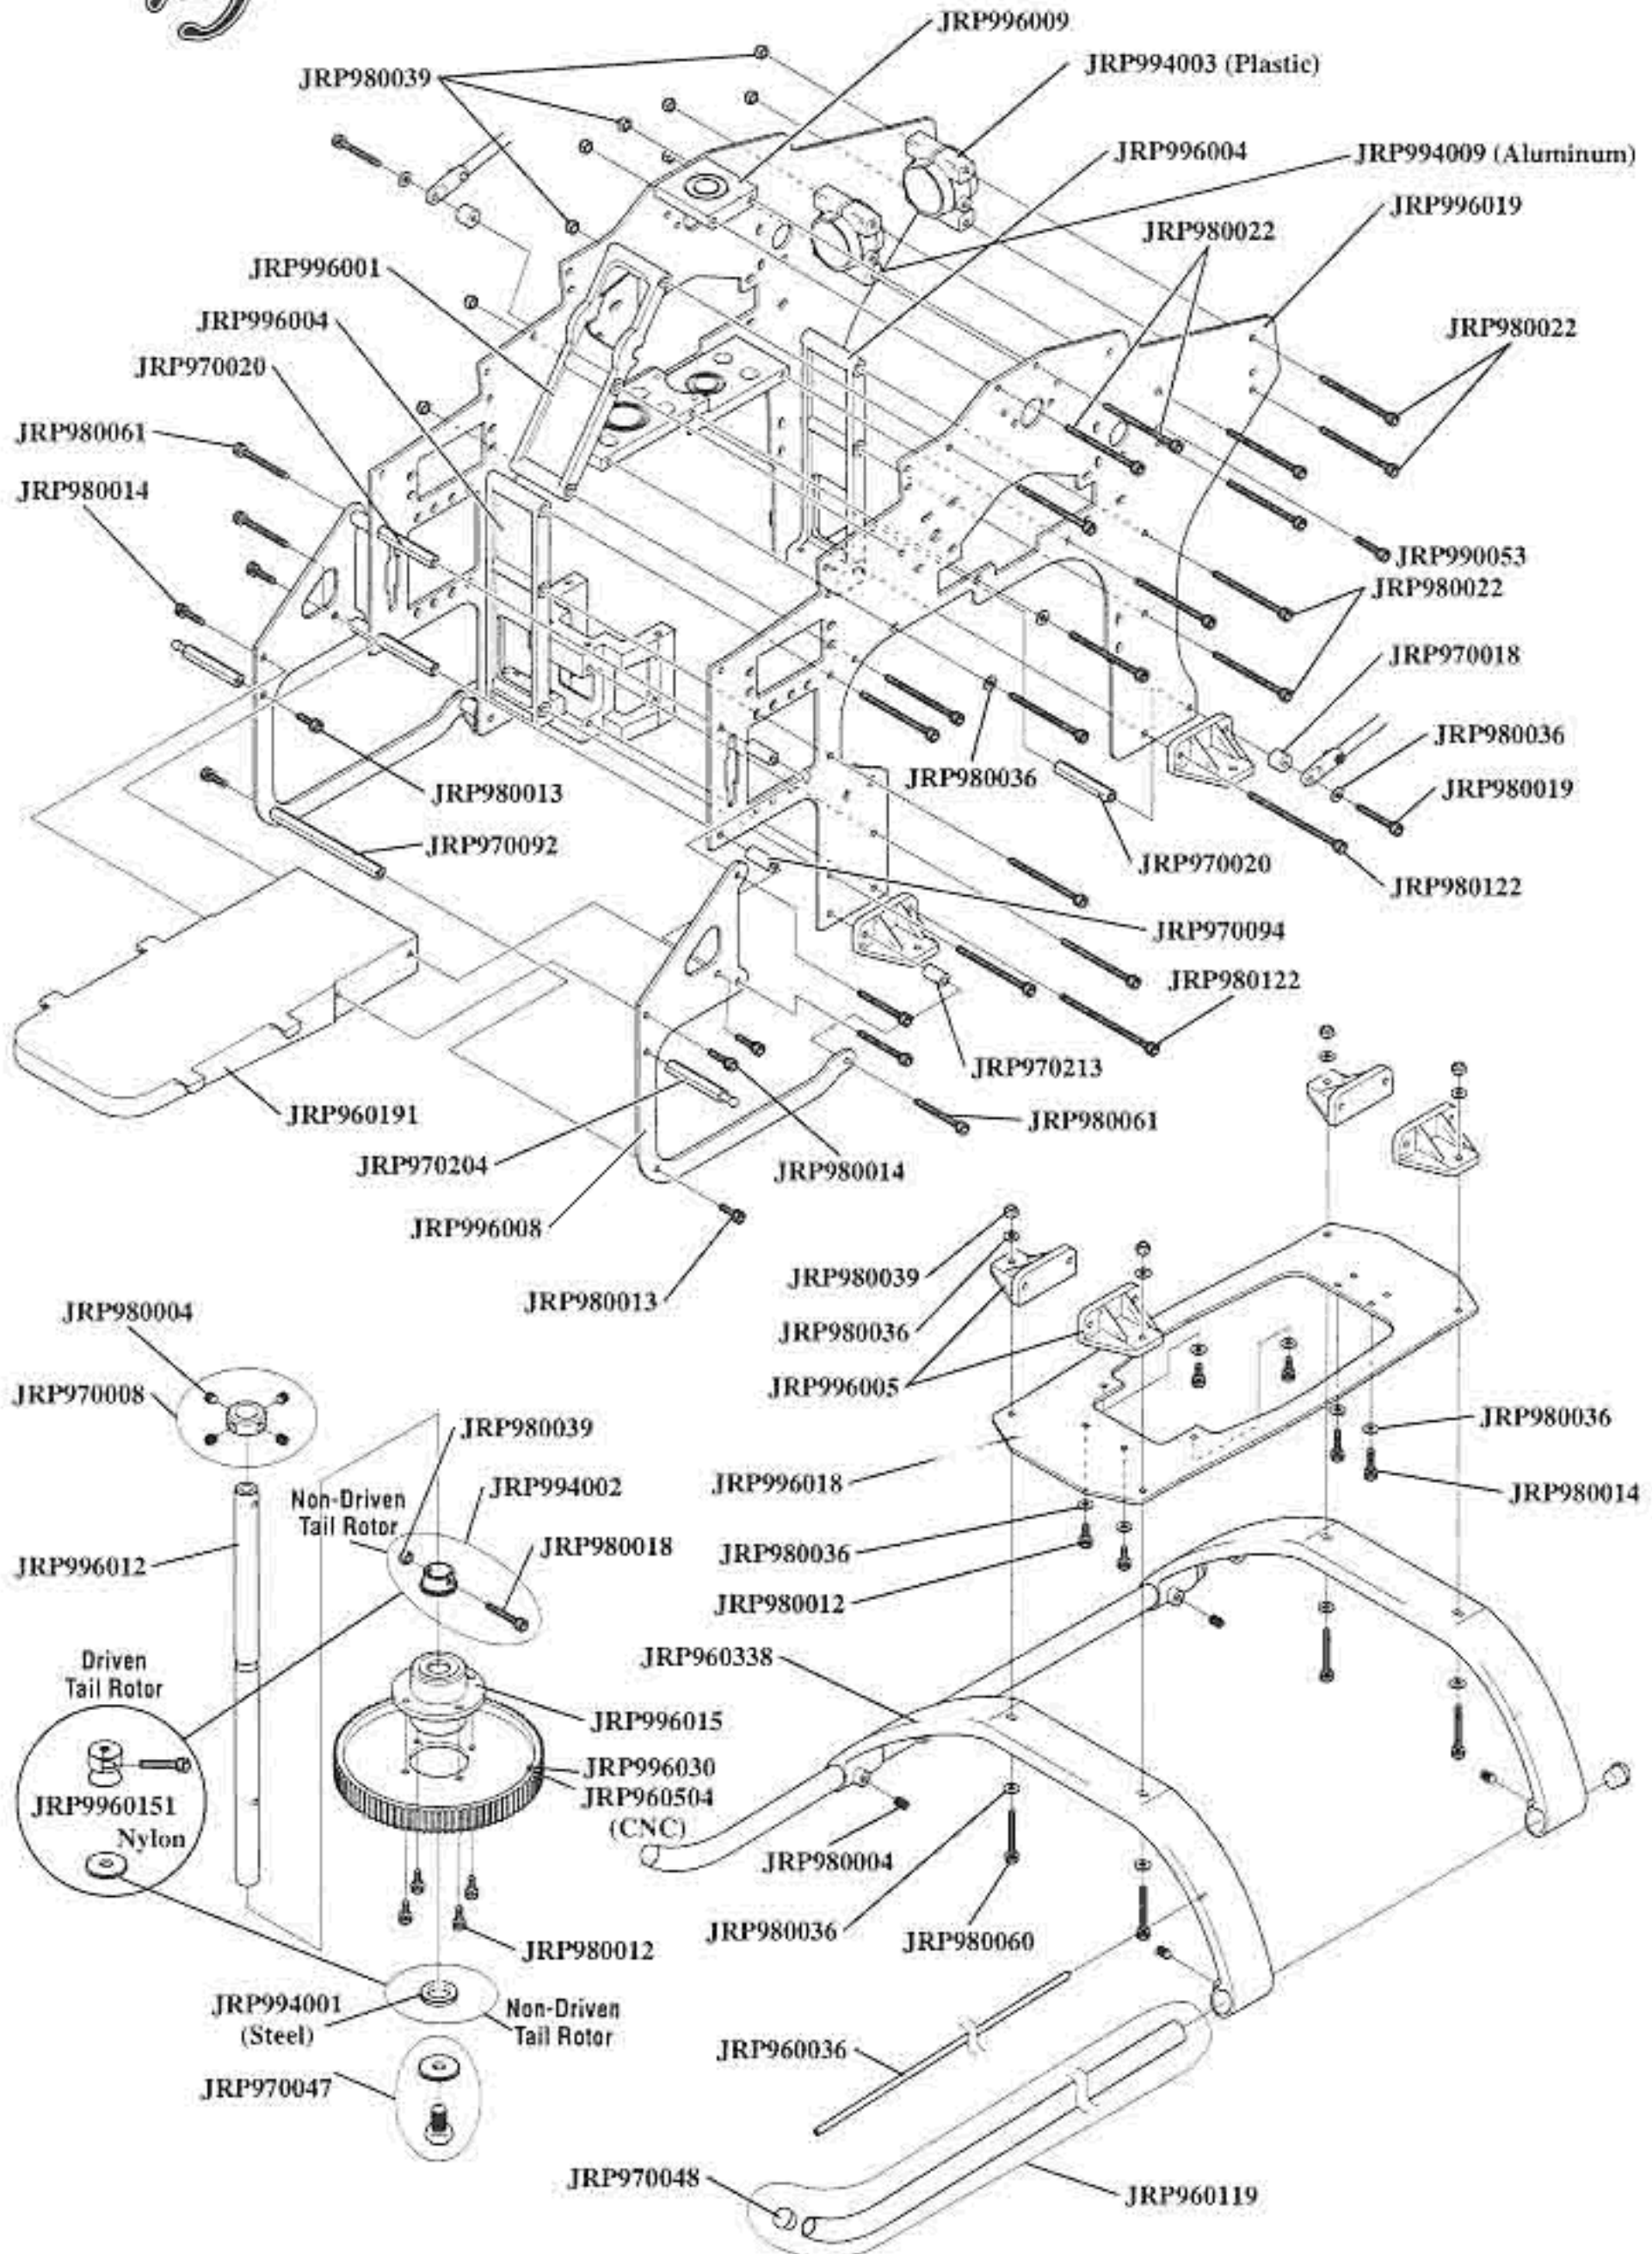

BODY SET/ FUEL TANK ASSEMBLY

Main Rotor Head/ Swashplate/ Washout Assembly

Vigor

Blade Dampner Rubber
 JRP960573: Hardness # 45

OPTION

Discuss the swashplate with us

Vigor

START SHAFT/ CLUTCH/ ENGINE ASSEMBLY

TAIL BRACE/ TAIL BOOM ASSEMBLY