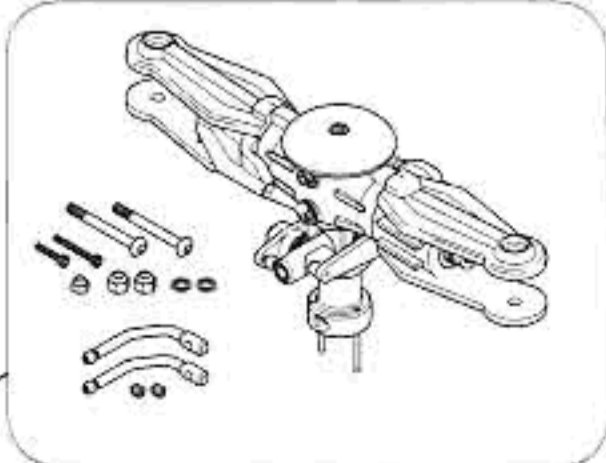

BODY SET/ FUEL TANK ASSEMBLY

Main Rotor Head/ Swashplate/ Washout Assembly

Vigor

Blade Dampner Rubber
 JRP960573: Hardness # 45

OPTION

Discuss the swashplate with us

Vigor

START SHAFT/ CLUTCH/ ENGINE ASSEMBLY

TAIL BRACE/ TAIL BOOM ASSEMBLY